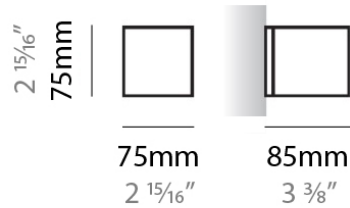

PROJECT	_____
TYPE	_____
NOTES	_____
QUANTITY	_____
DATE	_____

TOY SURFACE

D83147-WHI

GENERAL

Series: Toy _____
Brand: Panzeri _____
Division: Design _____
Mounting Type: Surface _____
Mounting Location: Wall _____

PHYSICAL

Shape: Square _____
Length (mm): 75 _____
Length (in): 2 ¹⁵/₁₆ _____
Height (mm): 75 _____
Height (in): 2 ¹⁵/₁₆ _____
Extension (mm): 85 _____
Extension (in): 3 ³/₈ _____
Light Distribution: Direct / Indirect _____
Weight (kg): 0.6 _____
Weight (lbs): 1 _____
Diffuser: Frost White Glass _____
Fixture Material: Metal _____

ELECTRICAL

Number of Lamps: 1 _____
Lamp Type: LED Retrofit / Halogen _____
Bulb Included: Bulb Not Included _____
Total Output Wattage (W): 3 / 35 _____
Max. Wattage Per Lamp (W): 3 / 35 _____
Lamp Base: G9 _____
Input Voltage (V): 120 _____

LED

OPTICAL

RATINGS AND CERTIFICATIONS

Certified By: CSA Certified to UL and CSA Standards _____
IP rating: IP20 _____